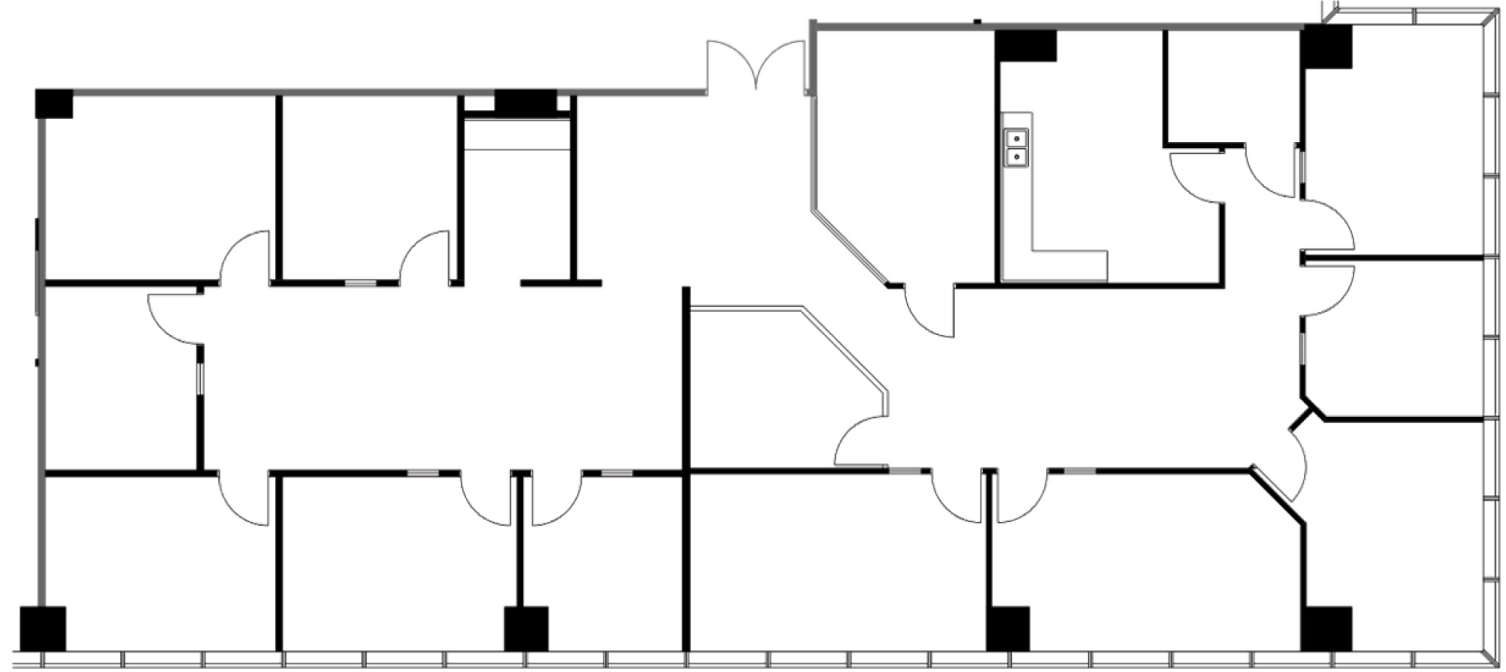

10X CENTRE

SUITE 407
4,256 SF

FLOOR PLANS

Wolf Co.
REAL ESTATE