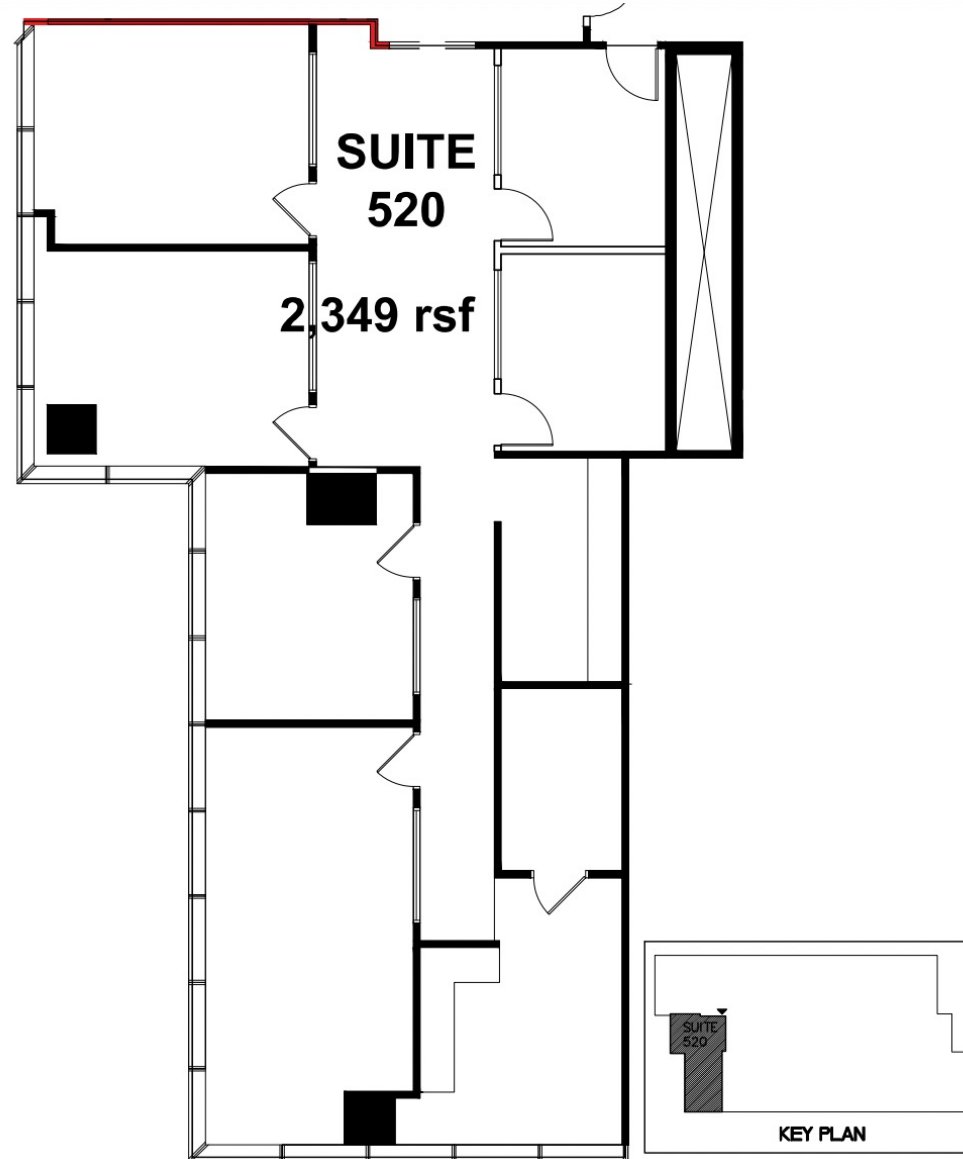

10X CENTRE

SUITE 520
2,349 SF

FLOOR PLANS

Wolf Co.
REAL ESTATE