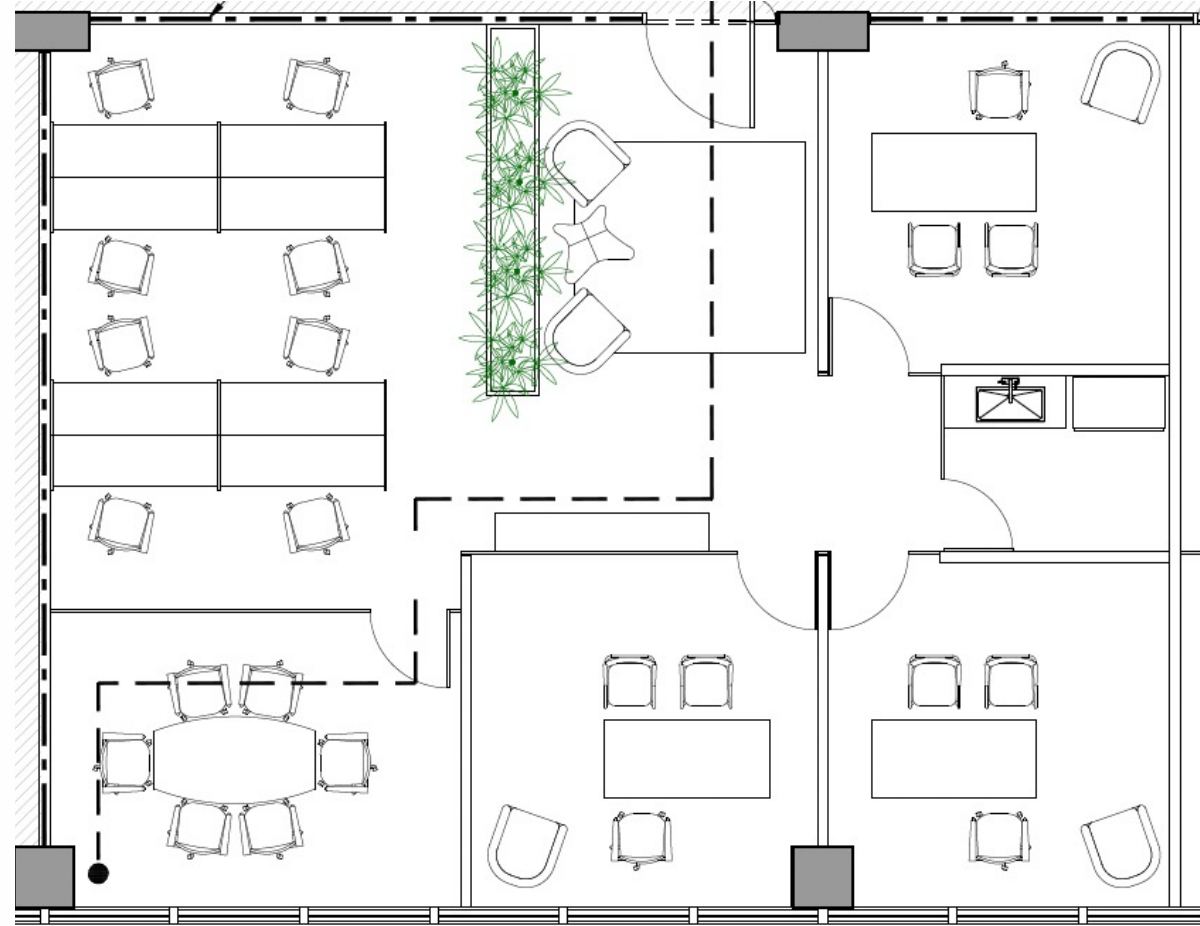

10X CENTRE

SUITE 501B
1,684 SF

FLOOR PLANS

Wolf Co.
REAL ESTATE