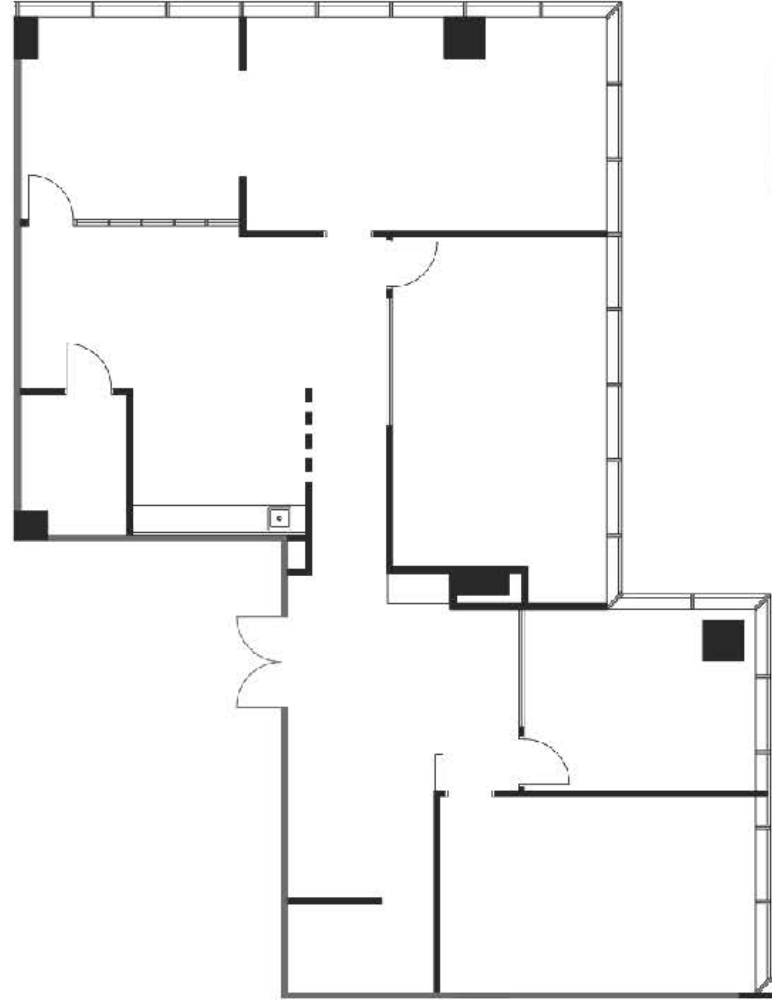

10X CENTRE

SUITE 406
2,986 SF

FLOOR PLANS

Wolf Co.
REAL ESTATE